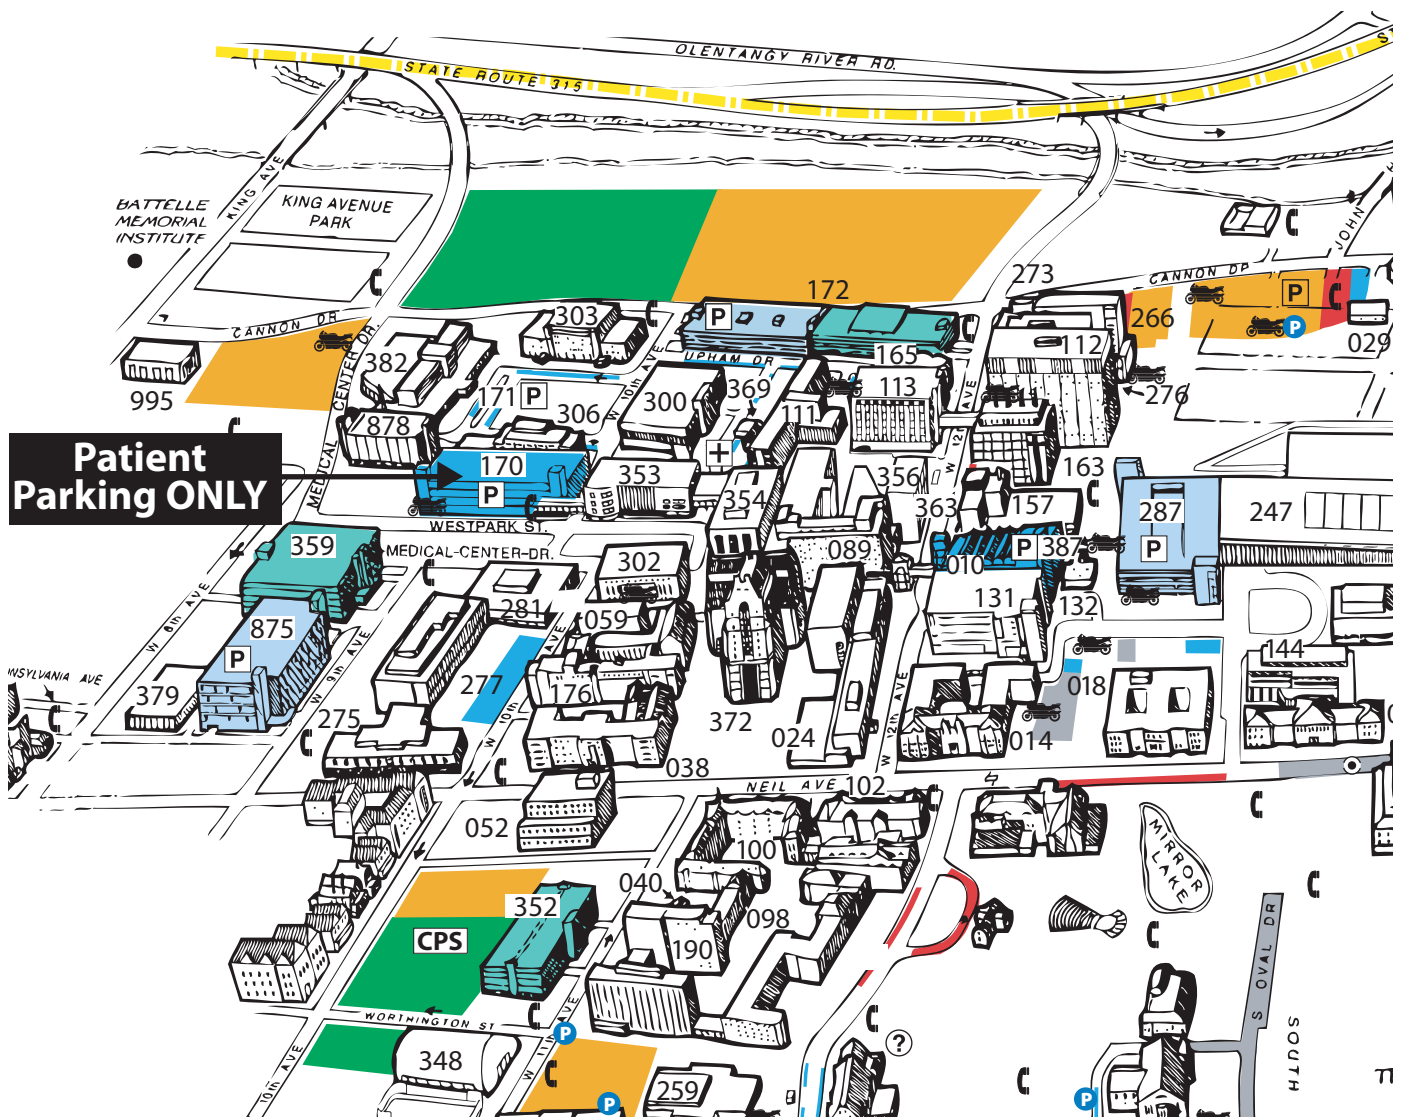

Hospital Area Parking Map 2009-2010

010	Biological Sciences Greenhouses	163	McC Campbell Hall	303	McC Campbell Hall
014	Jennings Hall	165	Harding Hospital	306	Atwell Hall
018	Campbell Hall	170	SAFEAUTO Hospitals Garage	348	Jesse Owens Recreation Center South
024	Postle Hall	171	Dodd Hall	352	11th Avenue Garage
029	Women's Field House	172	North & South Medical Garages	353	Ross Heart Hospital
038	Hamilton Hall	176	Starling-Loving Hall	354	Rhodes Hall, University Hospitals
052	Younkin Success Center	247	McCorkle Aquatic Pavillion	356	395 W. 12th Ave.
059	Fry Hall	259	Hale Hall	359	9th Avenue West Garage
089	Doan Hall	266	Vernal G. Riffe, Jr. Bldg	363	Comprehensive Cancer Center
111	Means Hall	273	Parks Hall (Pharmacy)	369	Magnetic Resonance Imaging Center
112	Biomedical Research Tower	275	Newton Hall	372	James Cancer Hospital & Solove Res. Inst.
113	Davis Heart and Lung Research Institute	276	Biological Sciences Building	379	Telecommunications Network Center
131	Aronoff Laboratory	277	Graves Hall	382	Davis Medical Research Center
132	General Biology Annex	281	Meiling Hall	387	12th Avenue Garage
144	Psychology Building	287	Neil Avenue Garage	875	9th Avenue East Garage
157	Wiseman Hall	300	Cramblett Hall (Hospitals Clinic)	878	Murray Hall (State Health Lab)
		302	Prior Health Science Library	995	Evans Hall (Franklin County Morgue)

Revised 07/09

Map subject to change without notice. Please visit our website at tp.osu.edu for the most current version of this map.

Tune to radio station 1650 AM to access University broadcasts of driving directions to campus.